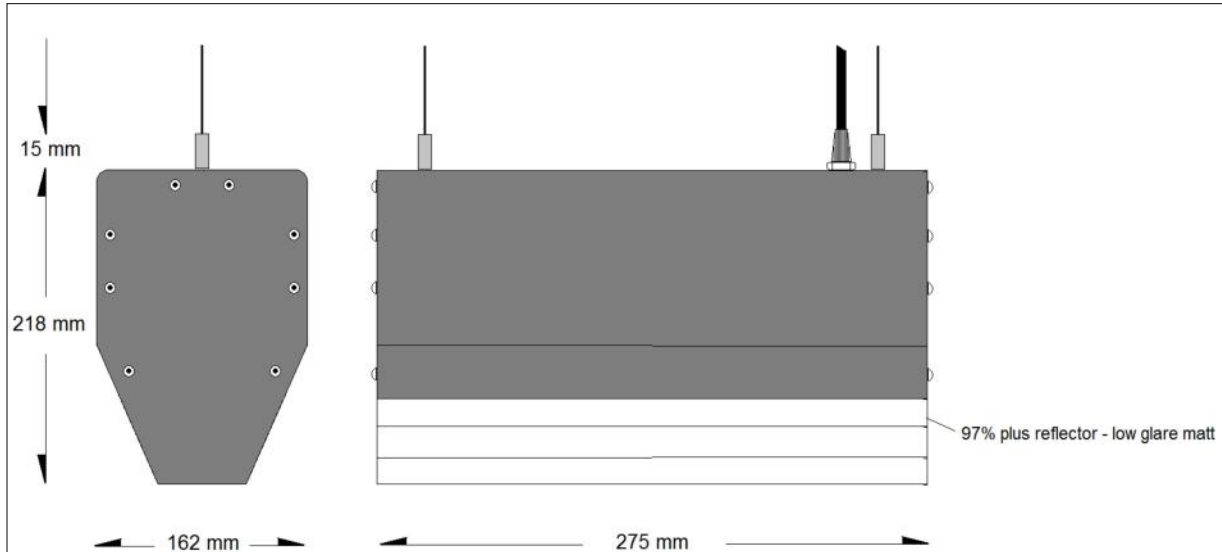

VAULT N SKY

Fact File	
Body Construction	Mild steel powder coated
Reflector	Highly reflective low glare polished and anodised alumium – above 97% reflectivity
IP Rating	IP 20
Control Gear	100 000 hour high efficiency power supply within.
LED Type	Either Lumileds or Seoul 5050 – thermally controlled for LM80 at 60 000 hours
Power	90W total circuit load
Lumen output	13140 lumens at source
Colour T	Standard is 3000K or 4000K or 5000K Bespoke CCT like 3500 or 4500 or 6500 also available on request
CRI	Always better than 84 – above 90 on request.
Operating T	-20 to +46 C maximum.
Supply V	220 -250V
Installation Data	LDT/IES Files – Available
Dimmable?	Dali – Yes - on request 1-10V – Yes – on request DMX – Yes – on request Triac –Yes – on request