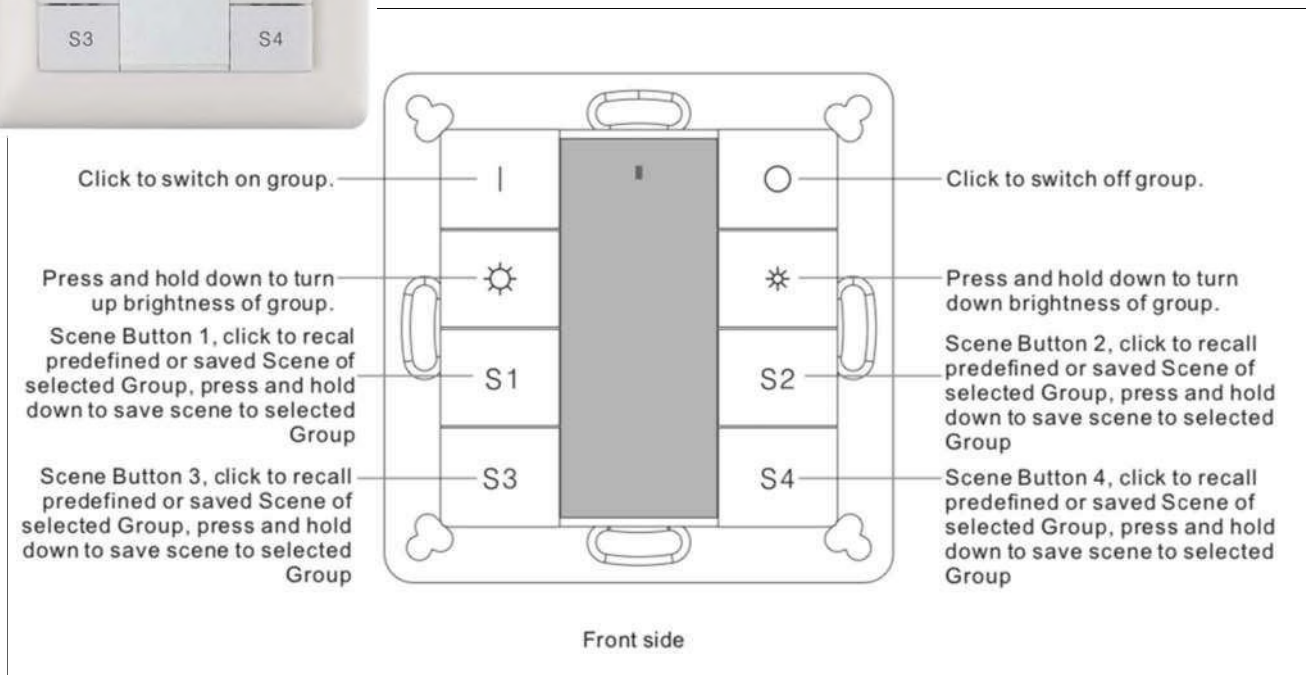

DALI 4 scene wall station

Body construction	ABS – to fit British 3x3 wall box
Ports	Screw terminals
Power supply	Requires DALI bus power supply
Features	Refer to diagram above. Recalls last instruction.
IP rating	IP20
Programming data	Available.