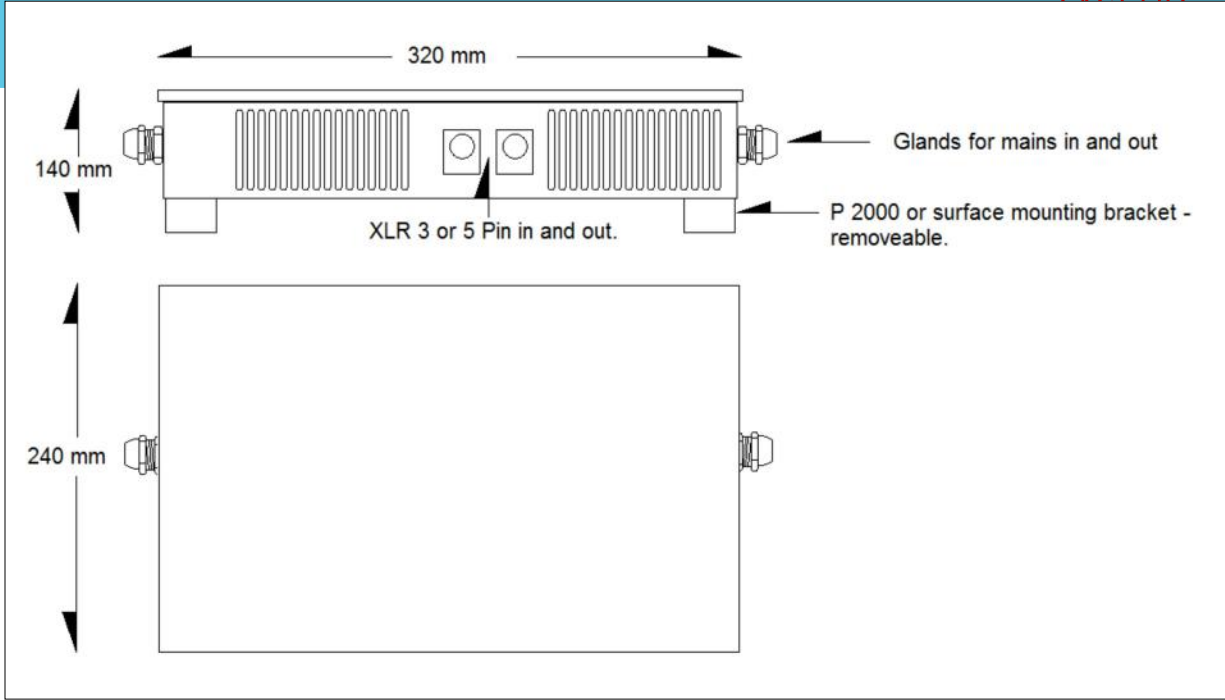

Body construction	Mild steel – powder coated
Ports	DMX – XLR chassis mount in and out – either 3 pin or 5 pin
Input Voltage	230V AC
DMX Decoder	4 channels standard – each channel rated at 8A 5 channels and ultra high frequency – optional for film studios.
Cooling	Force cooled ( fan – rated at 100 000 hours)
Wattage	200 - 600W
IP rating	IP20