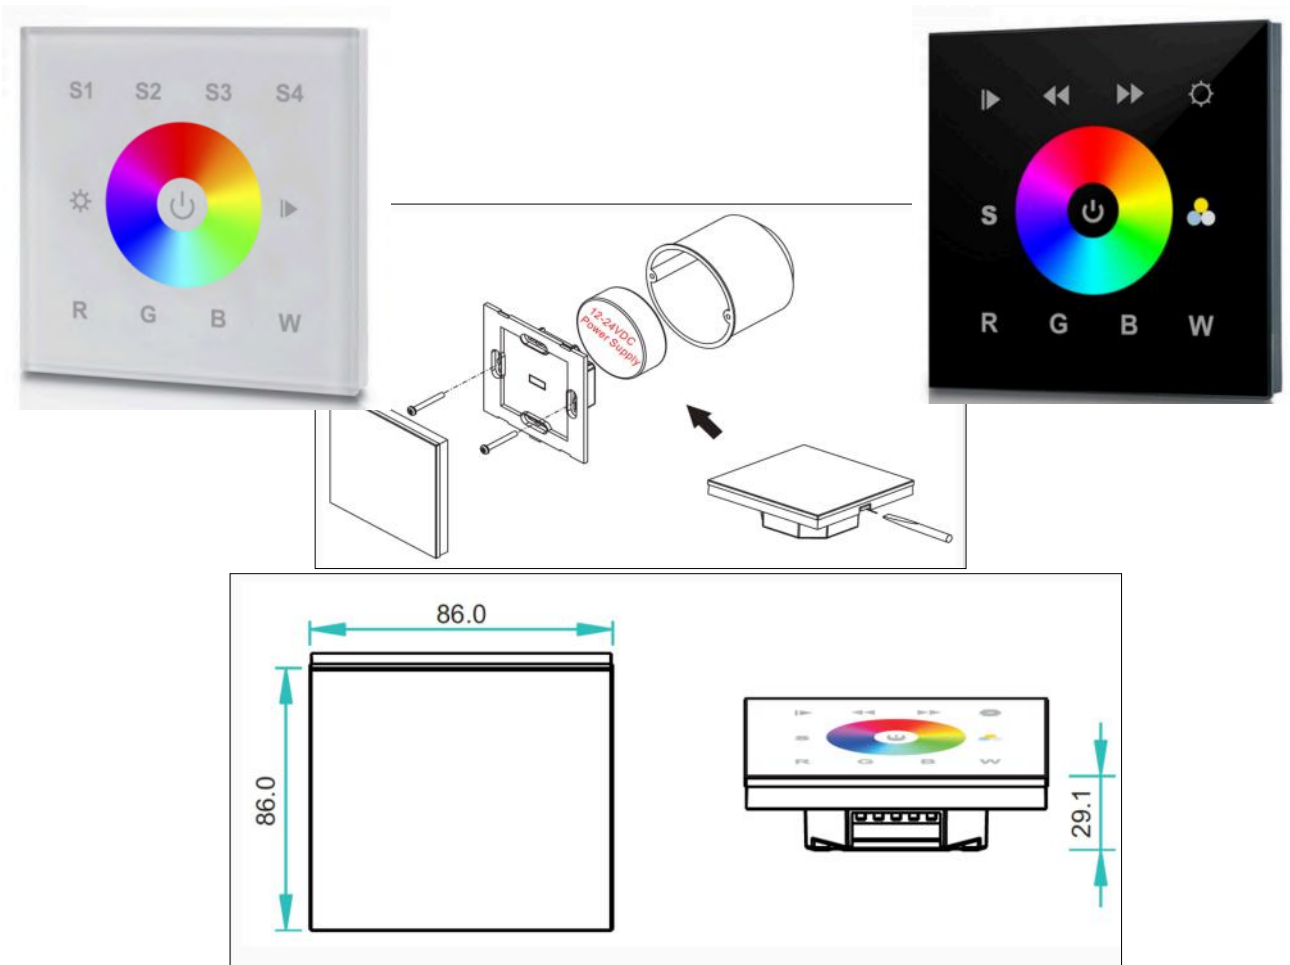

DMX Wall station - basic.

Body construction	Glass – plastic – fits British 3x3 wall box
Ports	DMX – screw ports for DMX and PSU
Power supply	Requires a 12V DC power supply
Features	<ul style="list-style-type: none"> I zone Colour selection Colour mixing Colour scrolling - random
IP rating	IP20