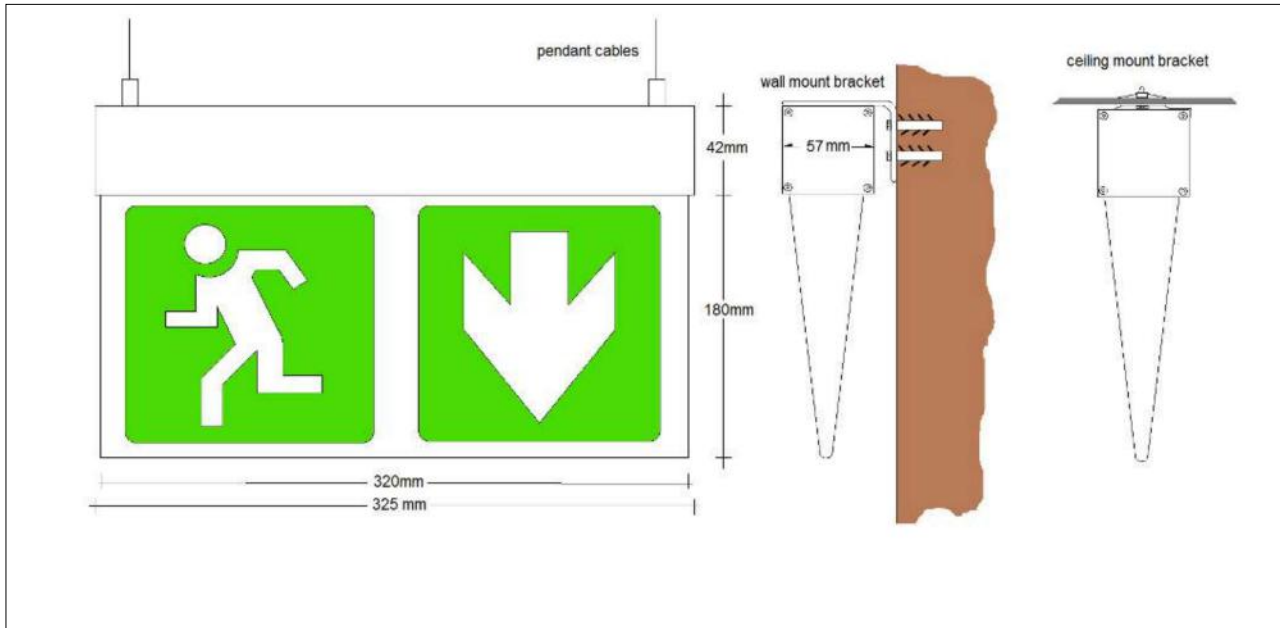

VAULT N SKY

| Fact file | |
|-------------------|---|
| Body construction | Extruded aluminium - powder coated |
| Lens type | Moulded Acrylic |
| LED type | Seoul or Samsung or Edison |
| Supply voltage | 230V AC 50HZ |
| Wattage | 12W |
| IP rating | IP20 |
| Control Type | Maintained – with two power feeds – one for switching and one for unswitched. If the power fails the emergency circuit is activated – providing 480 lumens for a minimum of three hours – typically five hours |
| Battery type | Lithium Ion |
| Motifs | All types available – self adhesive vinyl |
| Mounting options | As per drawing – pendant or wall mounted or ceiling mounted. |