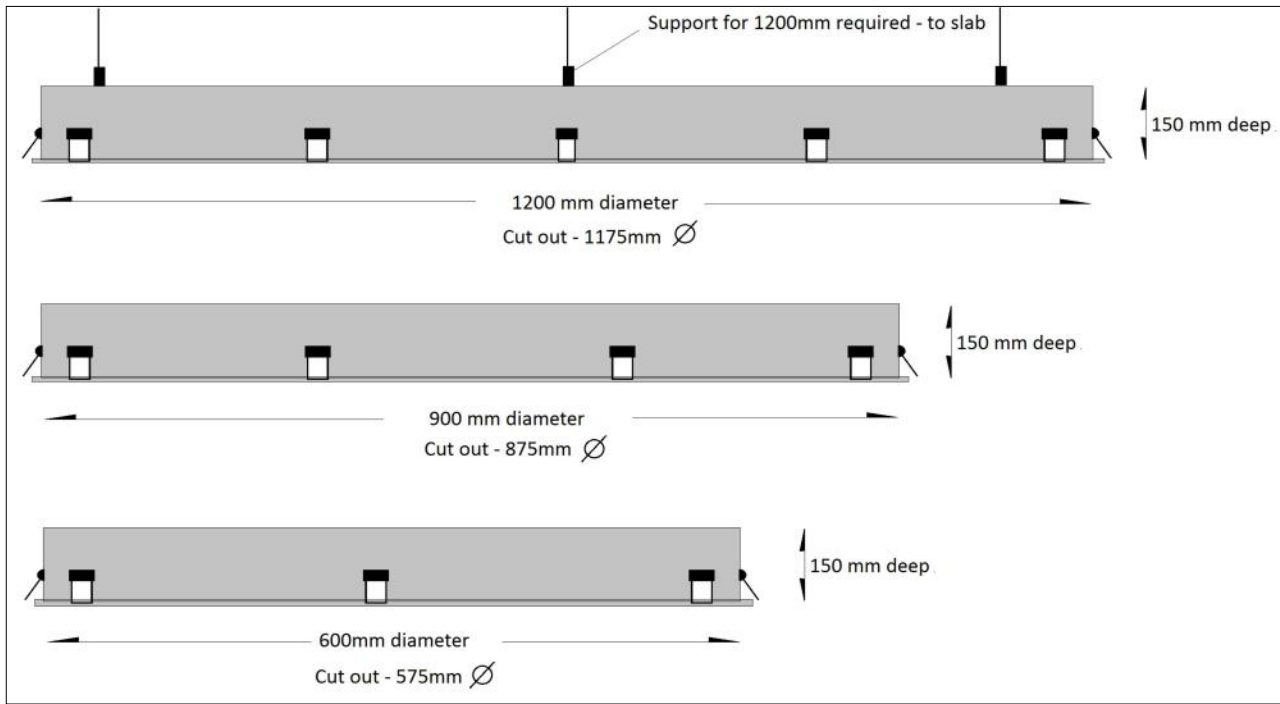

Giant round LED downlights
1200/900/600 mm diameter

Body Construction	Mild steel – powder coated
Lens and Reflector type	Opal lens standard – factor 25% losses through lens fresnel lens optional
Lumen options/Watts	1200mm – 70W Standard 9000 lumens at source 900mm – 50W Standard 6400 lumens at source 600mm – 30W Standard 3840 lumens at source Lumens are measured at source on the PCB – allow 25% losses through opal diffuser.
Supply Voltage	230V AC
IP Rating	IP 20 or IP 44
Control Gear	Integral.
Installation Data	IES Files – No –please use lumen method for calculating light levels.
Dimmable?	Standard – no but with correct gear – then; Dali – Yes 1-10V – Yes DMX – Yes This product is ideally suited for colourmixing and colour changing effects