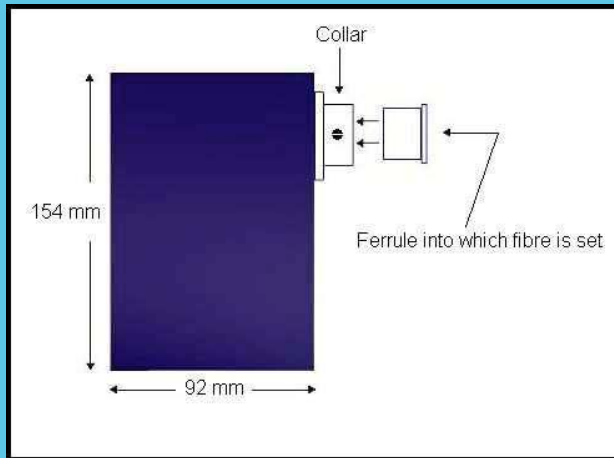

LED Fibre Optics Light Engines

FACT FILE

Body construction	Mild steel – powder coated
Port	Turned aluminium
Lamp type	Luxeon or Cree high powered LED
Force cooled	Not required
Lumen output	250lumen per 3w LED neutral white
Supply voltage	230VAC
Wattage	3W
IP rating	IP20
Operating options	Single colour / twinkling wheel Multiple colour wheel - with 4 colour options on rotating wheel DMX addressable option available
Installation data	Available
Other options	Twinkling wheel also available

Lumen values are as measured at source - on the PCB - not exiting light fitting. Values are subject to change at any time and without notice.

Vault On Sky (PTY) LTD
 Tel: +27 11 513 3161 / +27 784 096 174
 207B 2nd floor, SPACES Building, 128 Leslie Ave,
 Design Quarter, Fourways, 2191 Gauteng South Africa
www.vaultonsky.co.za email: charles@vaultonsky.co.za;