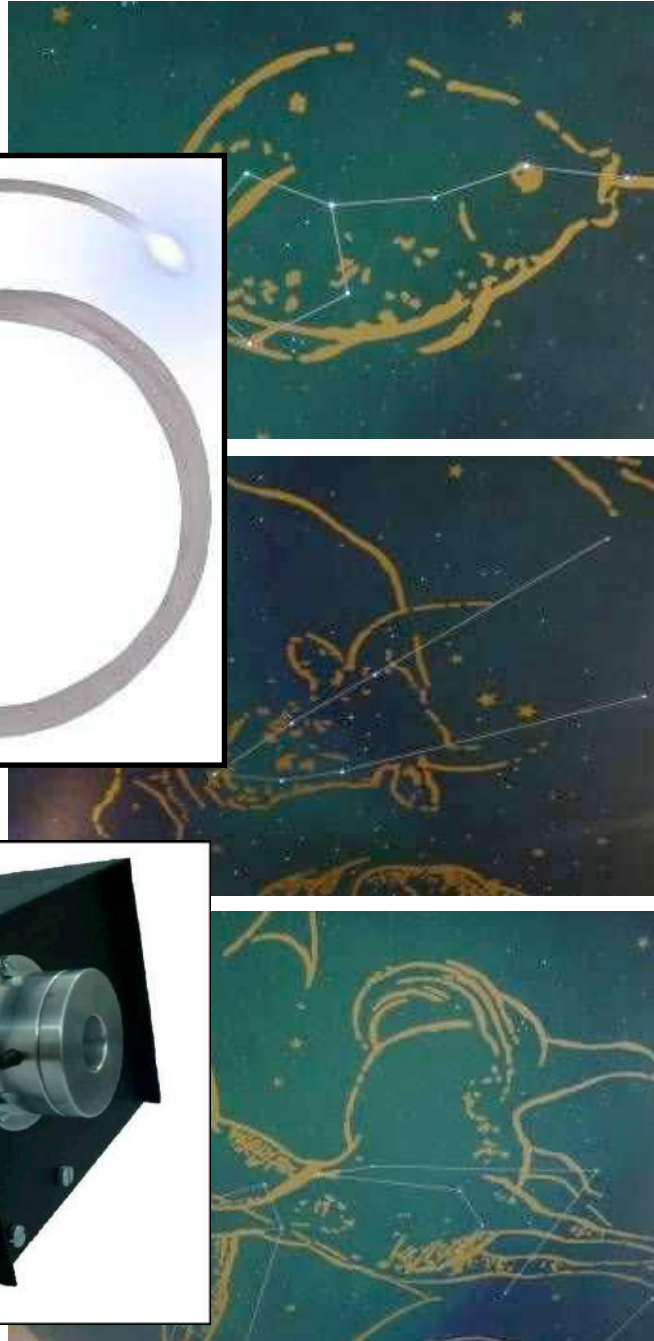

LED Fibre Optics Light Engines

FACT FILE

Body construction	Mild steel – powder coated
Port	Turned aluminium
Lamp type	Luxeon or Cree high powered LED
Force cooled	Not required
Lumen output	250lumen per 3w LED neutral white
Supply voltage	230VAC
Wattage	3W
IP rating	IP20
Operating options	Single colour / twinkling wheel Multiple colour wheel - with 4 colour options on rotating wheel DMX addressable option available
Installation data	Available
Other options	Twinkling wheel also available

Lumen values are as measured at source - on the PCB - not exiting light fitting. Values are subject to change at any time and without notice.

Vault On Sky (PTY) LTD
 Tel: +27 11 513 3161 / +27 784 096 174
 207B 2nd floor, SPACES Building, 128 Leslie Ave,
 Design Quarter, Fourways, 2191 Gauteng South Africa
www.vaultonsky.co.za email: charles@vaultonsky.co.za;