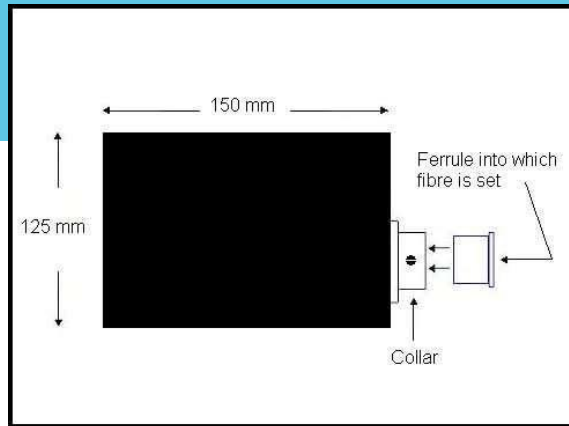

LED Fibre Optics Light Engines

FACT FILE

Body construction	Mild steel – powder coated
Port	Turned aluminium
Lamp type	Luxeon or Cree high powered LED
Force cooled	Not required
Lumen output	250lumen per 3w LED neutral white
Supply voltage	230VAC
Wattage	3W
IP rating	IP20
Operating options	Single colour / twinkling wheel Multiple colour wheel - with 4 colour options on rotating wheel DMX addressable option available
Installation data	Available
Other options	Twinkling wheel also available

Lumen values are as measured at source - on the PCB - not exiting light fitting. Values are subject to change at any time and without notice.

Vault On Sky (PTY) LTD
 Tel: +27 11 513 3161 / +27 784 096 174
 207B 2nd floor, SPACES Building, 128 Leslie Ave,
 Design Quarter, Fourways, 2191 Gauteng South Africa
www.vaultonsky.co.za email: charles@vaultonsky.co.za;