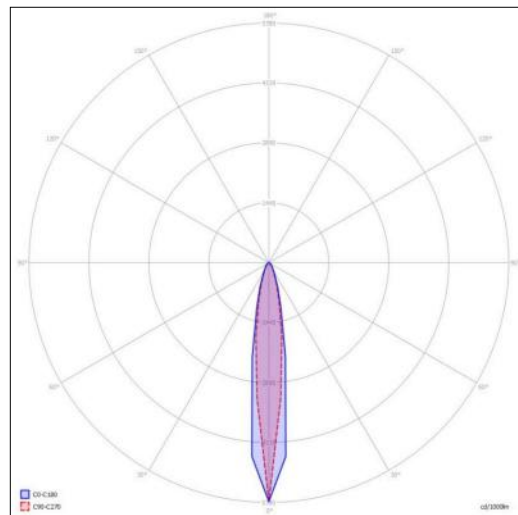

VAULT N SKY

Vault On Sky (PTY) LTD
Tel: +27 11 513 3161 / +27 784 096 174
207B 2nd floor, SPACES Building, 128 Leslie Ave,
Design Quarter, Fourways, 2191 Gauteng South Africa
www.vaultonsky.co.za email: charles@vaultonsky.co.za;