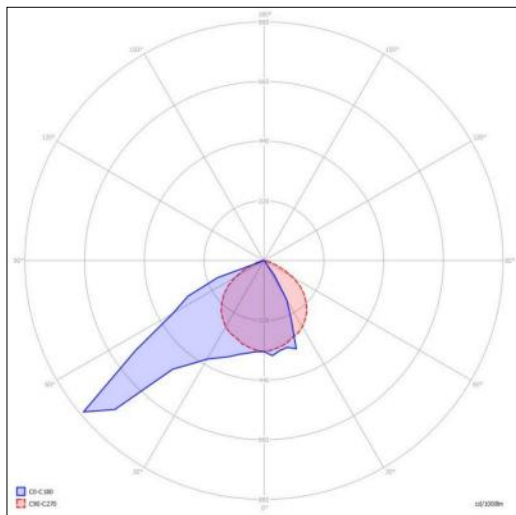

VAULT N SKY

Vault On Sky (PTY) LTD
Tel: +27 11 513 3161 / +27 784 096 174
207B 2nd floor, SPACES Building, 128 Leslie Ave,
Design Quarter, Fourways, 2191 Gauteng South Africa
www.vaultonsky.co.za email: charles@vaultonsky.co.za;