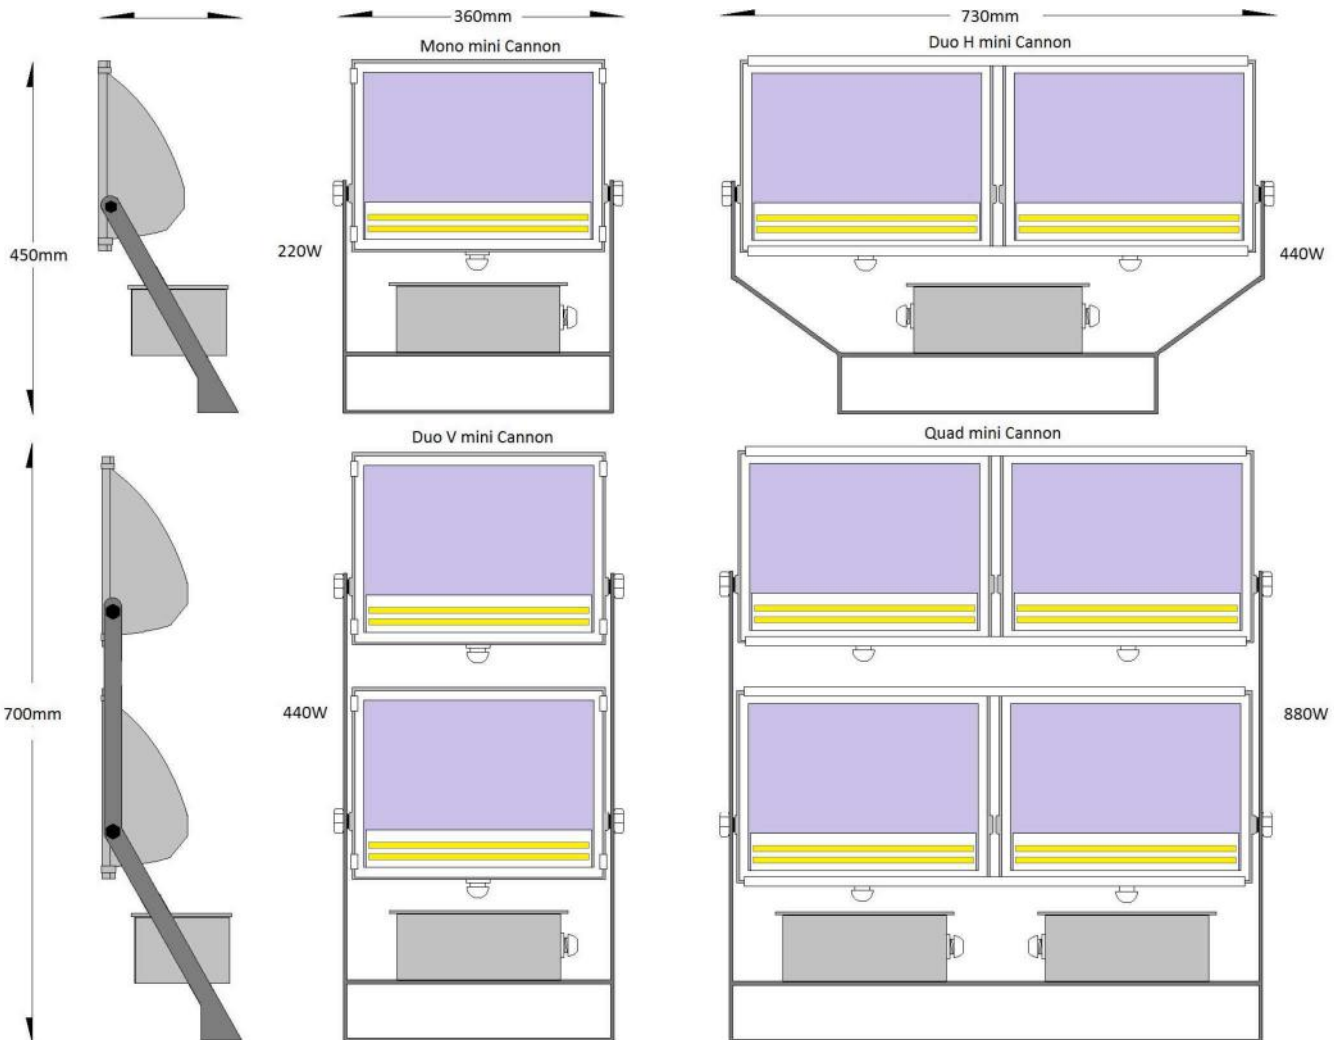

VAULT N SKY

Vault On Sky (PTY) LTD
Tel: +27 11 513 3161 / +27 784 096 174
207B 2nd floor, SPACES Building, 128 Leslie Ave,
Design Quarter, Fourways, 2191 Gauteng South Africa
www.vaultonsky.co.za email: charles@vaultonsky.co.za;