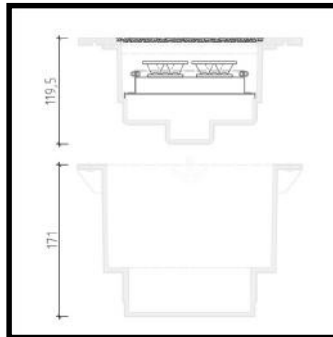

Large In-Group Up Light

FACT FILE

	Single Colour	RGB
Body construction	Die cast Aluminium (LM6) or ABS (Plastic)	Die cast Aluminium (LM6) or ABS (Plastic)
Cover plate	Stainless steel 316 with 8mm toughened glass	Stainless steel 316 with 8mm toughened glass
Lamp type	Luxeon, LG or seoul in warm white 3000K, neutral white 5000K, amber, blue, green or red.	RGB High power Luxeon
Light output data	Refer MR 16 LED data sheets or refer softlight plus output data	
Supply voltage	Either 230V AC or 12V AC (Thermal protection @ 90 deg C.)	Appropriate colour control system. (Thermal protection @ 90 deg C.)
Wattage / Amps	11W or 21W	11W
IP rating	Double IP 68	Double IP 68
Installation data	Available	Available
This product can be driven over once installed.		

Lumen values are as measured at source - on the PCB - not exiting light fitting. Values are subject to change at any time and without notice.

Vault On Sky (PTY) LTD
 Tel: +27 11 513 3161 / +27 784 096 174
 207B 2nd floor, SPACES Building, 128 Leslie Ave,
 Design Quarter, Fourways, 2191 Gauteng South Africa
www.vaultonsky.co.za email: charles@vaultonsky.co.za;