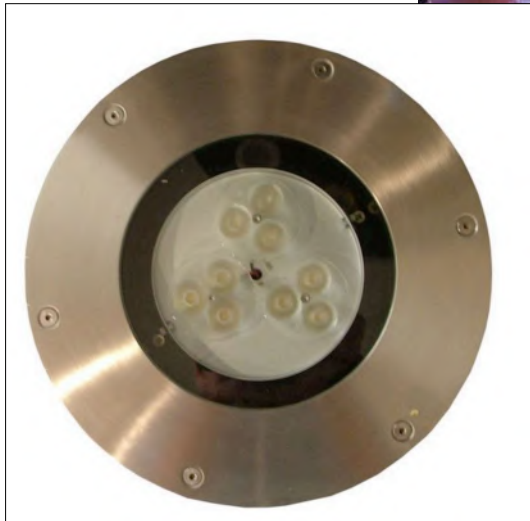

Large In-Group Up Light

FACT FILE

	Single Colour	RGB
Body construction	Die cast Aluminium (LM6) or ABS (Plastic)	Die cast Aluminium (LM6) or ABS (Plastic)
Cover plate	Stainless steel 316 with 8mm toughened glass	Stainless steel 316 with 8mm toughened glass
Lamp type	Luxeon, LG or seoul in warm white 3000K, neutral white 5000K, amber, blue, green or red.	RGB High power Luxeon
Light output data	Refer MR 16 LED data sheets or refer softlight plus output data	
Supply voltage	Either 230V AC or 12V AC (Thermal protection @ 90 deg C.)	Appropriate colour control system. (Thermal protection @ 90 deg C.)
Wattage / Amps	11W or 21W	11W
IP rating	Double IP 68	Double IP 68
Installation data	Available	Available
This product can be driven over once installed.		