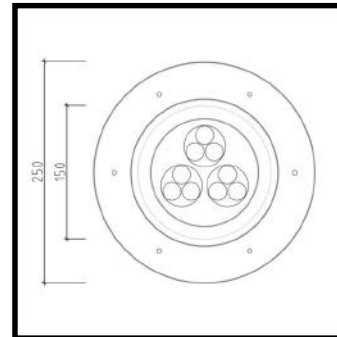

Large In-Group Up Light

FACT FILE

	Single Colour	RGB
Body construction	Die cast Aluminium (LM6) or ABS (Plastic)	Die cast Aluminium (LM6) or ABS (Plastic)
Cover plate	Stainless steel 316 with 8mm toughened glass	Stainless steel 316 with 8mm toughened glass
Lamp type	Luxeon, LG or seoul in warm white 3000K, neutral white 5000K, amber, blue, green or red.	RGB High power Luxeon
Light output data	Refer MR 16 LED data sheets or refer softlight plus output data	
Supply voltage	Either 230V AC or 12V AC (Thermal protection @ 90 deg C.)	Appropriate colour control system. (Thermal protection @ 90 deg C.)
Wattage / Amps	11W or 21W	11W
IP rating	Double IP 68	Double IP 68
Installation data	Available	Available
This product can be driven over once installed.		

Lumen values are as measured at source - on the PCB - not exiting light fitting. Values are subject to change at any time and without notice.

Vault On Sky (PTY) LTD
 Tel: +27 11 513 3161 / +27 784 096 174
 207B 2nd floor, SPACES Building, 128 Leslie Ave,
 Design Quarter, Fourways, 2191 Gauteng South Africa
www.vaultonsky.co.za email: charles@vaultonsky.co.za;