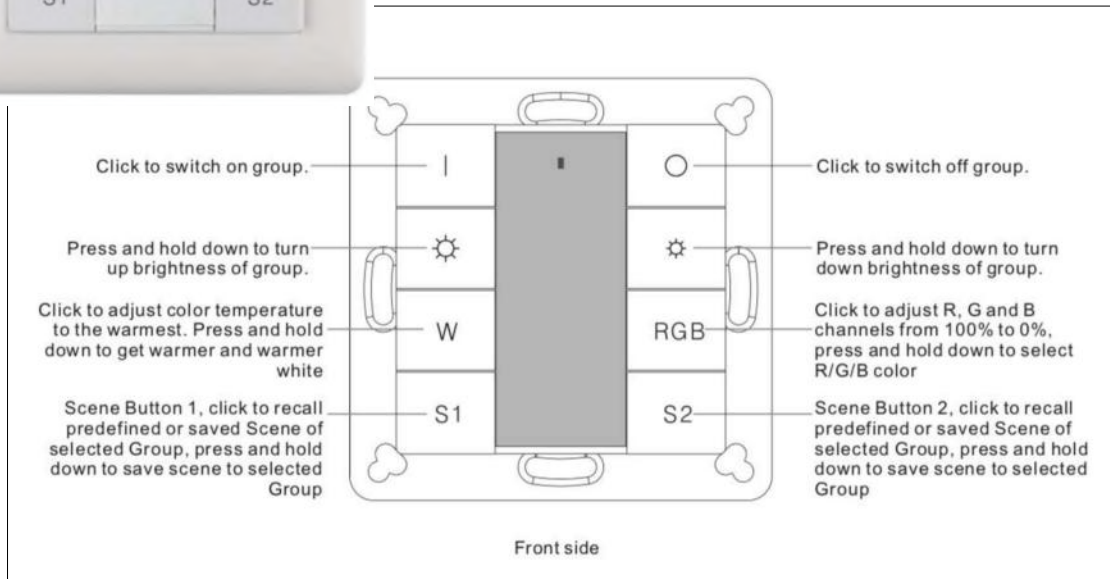

RGBW DALI wall station

Body construction	ABS – to fit British 3x3 wall box
Ports	Screw terminals
Power supply	Requires DALI bus power supply
Features	Refer to diagram above. Recalls last instruction.
IP rating	IP20
Programming data	Available.