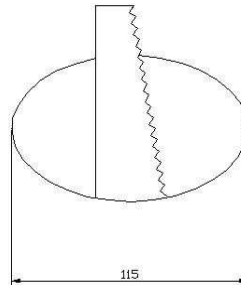

THIS DOWNLIGHTER PROVIDES A SOFT WARM LIGHT IDEALLY SUITED TO THE HOSPITALITY ENVIRONMENT.

**FACT FILE**

Cut out size

Cut out size

<b>SOFTLIGHT tilt downlights</b>		
	<b>Softlight 1000 V2</b>	<b>Softlight plus 2000 V2</b>
Trim construction	Polycarbonate with acrylic cover lens	Polycarbonate with acrylic cover lens
Reflector 45 degree spread	High purity aluminium - spun and polished with anti glare, non tarnish finish.	High purity aluminium - spun and polished with anti glare, non tarnish finish.
Output characteristics	3000K warm white – 900 lumens 10W 5000K Soft white – 1100 lumens 10W	3000K warm white 1800 lumens 20W 5000K soft white 2200 lumens 20W
Supply voltage	230V AC 50 Hz	230V AC 50Hz
IP rating	IP 20	IP 20
Control – not dimmable as standard, but with correct control gear can be controlled via; Triac dimming, 1-10V, DMX as well as DALI		