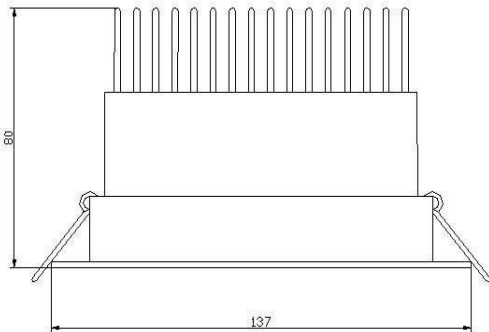

THIS DOWNLIGHTER PROVIDES A SOFT WARM LIGHT IDEALLY SUITED TO THE HOSPITALITY ENVIRONMENT.

**FACT FILE**

Cut out size

Cut out size

<b>SOFTLIGHT tilt downlights</b>		
	<b>Softlight 1000 V2</b>	<b>Softlight plus 2000 V2</b>
Trim construction	Polycarbonate with acrylic cover lens	Polycarbonate with acrylic cover lens
Reflector 45 degree spread	High purity aluminium - spun and polished with anti glare, non tarnish finish.	High purity aluminium - spun and polished with anti glare, non tarnish finish.
Output characteristics	3000K warm white – 900 lumens 10W 5000K Soft white – 1100 lumens 10W	3000K warm white 1800 lumens 20W 5000K soft white 2200 lumens 20W
Supply voltage	230V AC 50 Hz	230V AC 50Hz
IP rating	IP 20	IP 20
Control – not dimmable as standard, but with correct control gear can be controlled via; Triac dimming, 1-10V, DMX as well as DALI		

Lumen values are as measured at source - on the PCB - not exiting light fitting. Values are subject to change at any time and without notice.

Vault On Sky (PTY) LTD  
 Tel: +27 11 513 3161 / +27 784 096 174  
 207B 2nd floor, SPACES Building, 128 Leslie Ave,  
 Design Quarter, Fourways, 2191 Gauteng South Africa  
[www.vaultonsky.co.za](http://www.vaultonsky.co.za) email: [charles@vaultonsky.co.za](mailto:charles@vaultonsky.co.za);