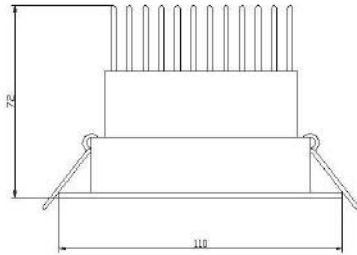

THIS DOWNLIGHTER PROVIDES A SOFT WARM LIGHT IDEALLY SUITED TO THE HOSPITALITY ENVIRONMENT.

**FACT FILE**

Cut out size

Cut out size

<b>SOFTLIGHT tilt downlights</b>		
	<b>Softlight 1000 V2</b>	<b>Softlight plus 2000 V2</b>
Trim construction	Polycarbonate with acrylic cover lens	Polycarbonate with acrylic cover lens
Reflector 45 degree spread	High purity aluminium - spun and polished with anti glare, non tarnish finish.	High purity aluminium - spun and polished with anti glare, non tarnish finish.
Output characteristics	3000K warm white – 900 lumens 10W 5000K Soft white – 1100 lumens 10W	3000K warm white 1800 lumens 20W 5000K soft white 2200 lumens 20W
Supply voltage	230V AC 50 Hz	230V AC 50Hz
IP rating	IP 20	IP 20
Control – not dimmable as standard, but with correct control gear can be controlled via; Triac dimming, 1-10V, DMX as well as DALI		