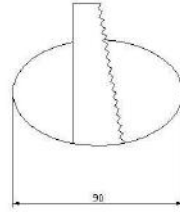

THIS DOWNLIGHTER PROVIDES A SOFT WARM LIGHT IDEALLY SUITED TO THE HOSPITALITY ENVIRONMENT.

**FACT FILE**

Cut out size

Cut out size

<b>SOFTLIGHT tilt downlights</b>		
	<b>Softlight 1000 V2</b>	<b>Softlight plus 2000 V2</b>
Trim construction	Polycarbonate with acrylic cover lens	Polycarbonate with acrylic cover lens
Reflector 45 degree spread	High purity aluminium - spun and polished with anti glare, non tarnish finish.	High purity aluminium - spun and polished with anti glare, non tarnish finish.
Output characteristics	3000K warm white – 900 lumens 10W 5000K Soft white – 1100 lumens 10W	3000K warm white 1800 lumens 20W 5000K soft white 2200 lumens 20W
Supply voltage	230V AC 50 Hz	230V AC 50Hz
IP rating	IP 20	IP 20
Control – not dimmable as standard, but with correct control gear can be controlled via; Triac dimming, 1-10V, DMX as well as DALI		