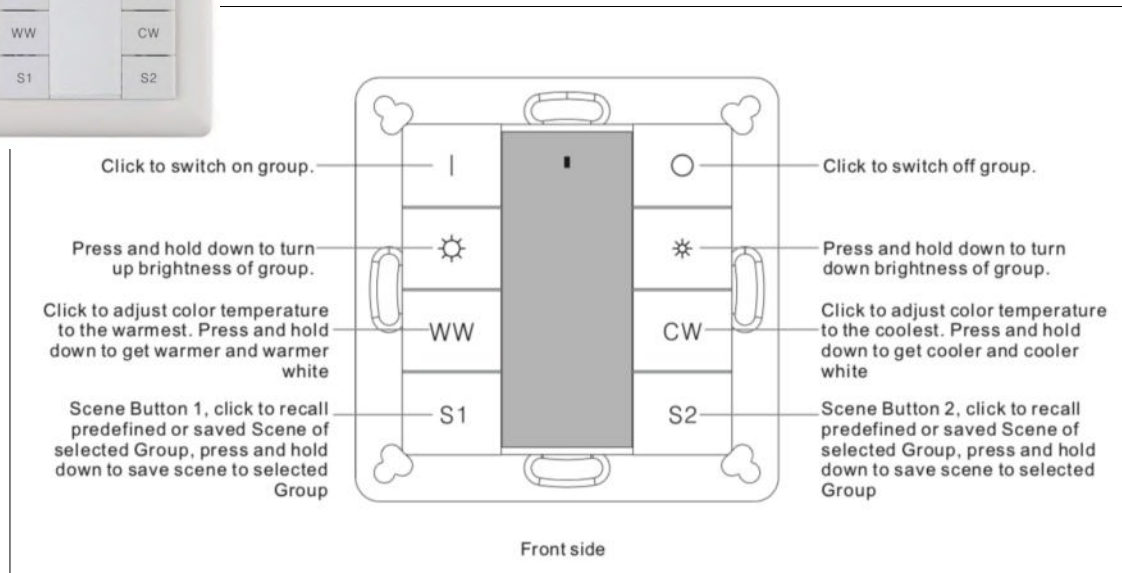

Tunable white wall station

Body construction	ABS – to fit British 3x3 wall box
Ports	Screw terminals
Power supply	Requires DALI bus power supply
Features	Refer to diagram above. Recalls last instruction.
IP rating	IP20
Programming data	Available.