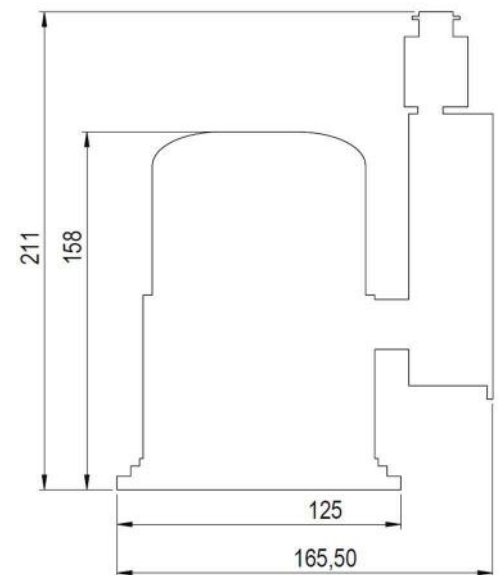

Economy Track Mounted Spot Lights

Track

10W

15W

35W

	10W	15W	35W
LED type	Seoul Semiconductor	Seoul Semiconductor	Bridgelux
Luminous Flux	1100	1650	3850
CRI	80		
Supply voltage	230 VAC		
IP rating	IP20		
LED colours	3000k, 4000k, 5000k		
Installation data	Available		
Dimmable	Yes with correct gear		

Lumen values are as measured at source - on the PCB - not exiting light fitting.
 Values are subject to change at any time and without notice.