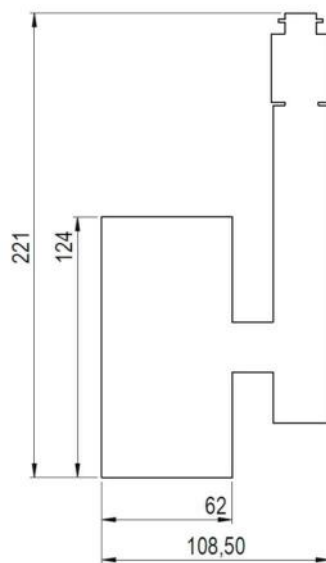

Economy Track Mounted Spot Lights

Track

10W

15W

35W

	10W	15W	35W
LED type	Seoul Semiconductor	Seoul Semiconductor	Bridgelux
Luminous Flux	1100	1650	3850
CRI	80		
Supply voltage	230 VAC		
IP rating	IP20		
LED colours	3000k, 4000k, 5000k		
Installation data	Available		
Dimmable	Yes with correct gear		

Lumen values are as measured at source - on the PCB - not exiting light fitting.
 Values are subject to change at any time and without notice.