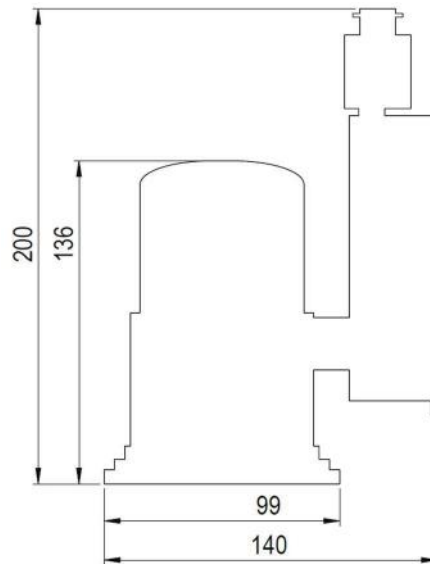

Economy Track Mounted Spot Lights

Track

10W

15W

35W

	10W	15W	35W
LED type	Seoul Semiconductor	Seoul Semiconductor	Bridgelux
Luminous Flux	1100	1650	3850
CRI	80		
Supply voltage	230 VAC		
IP rating	IP20		
LED colours	3000k, 4000k, 5000k		
Installation data	Available		
Dimmable	Yes with correct gear		

Lumen values are as measured at source - on the PCB - not exiting light fitting.
 Values are subject to change at any time and without notice.