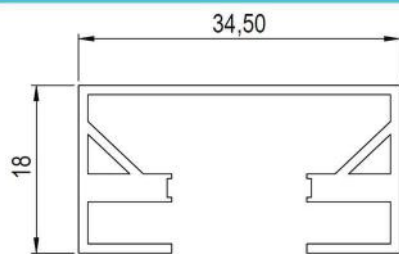

Economy Track Mounted Spot Lights

Track

10W

15W

35W

	10W	15W	35W
LED type	Seoul Semiconductor	Seoul Semiconductor	Bridgelux
Luminous Flux	1100	1650	3850
CRI	80		
Supply voltage	230 VAC		
IP rating	IP20		
LED colours	3000k, 4000k, 5000k		
Installation data	Available		
Dimmable	Yes with correct gear		

Lumen values are as measured at source - on the PCB - not exiting light fitting.
 Values are subject to change at any time and without notice.